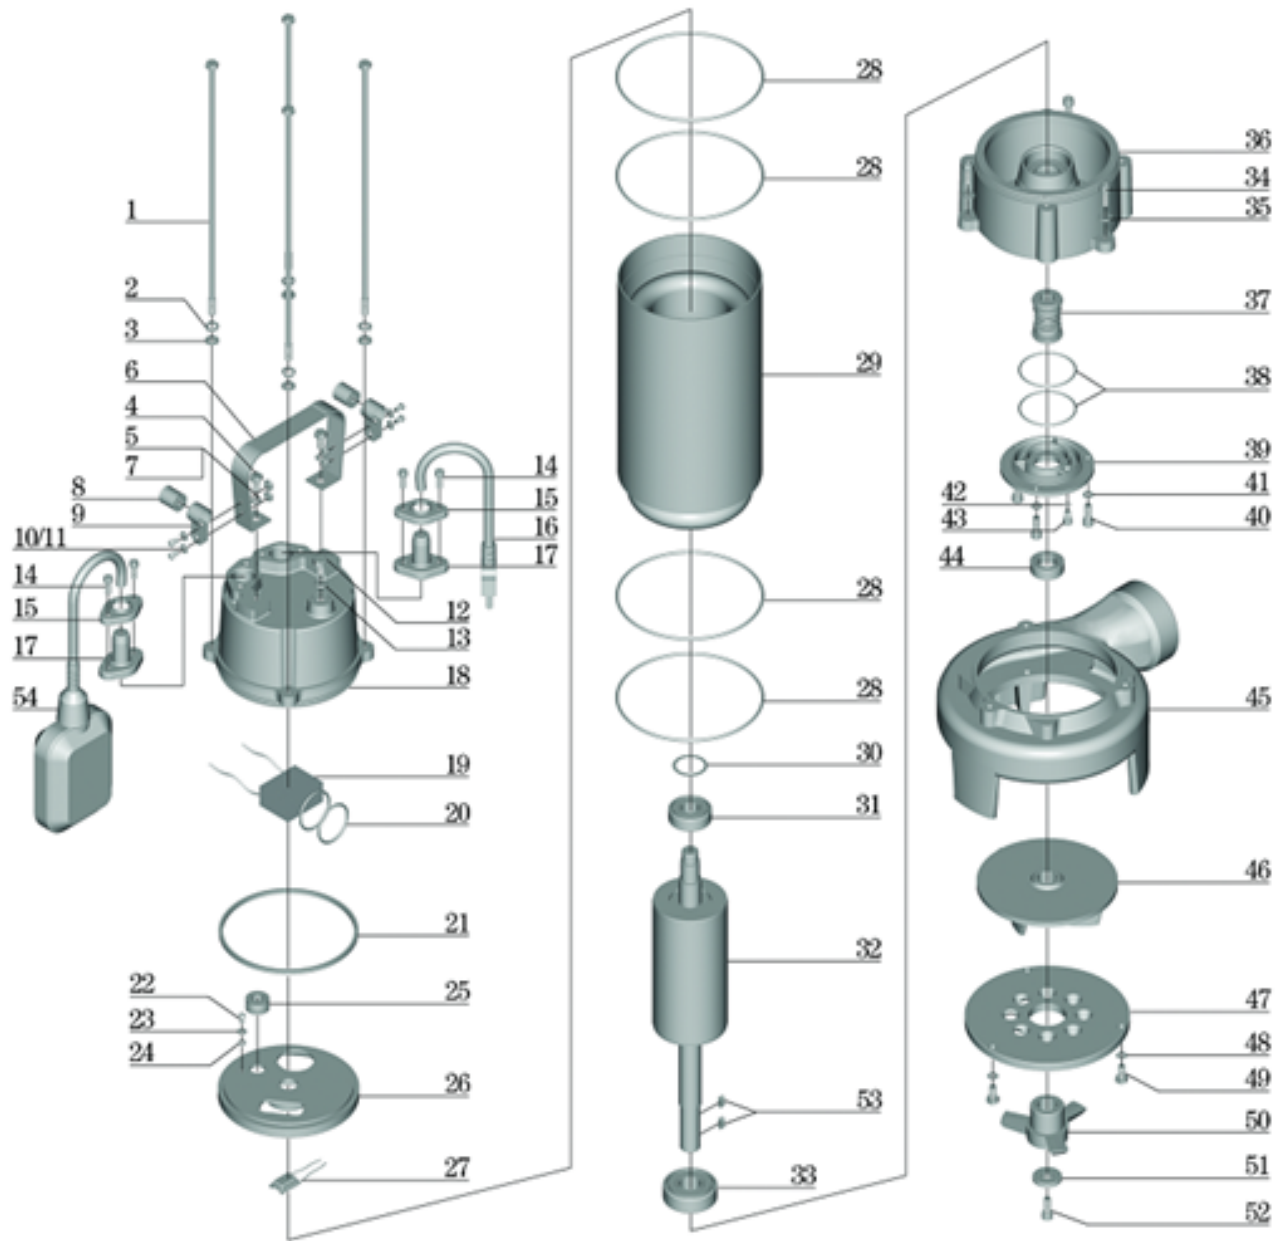

# Spare Parts List

**AcXY. SPG 18502 CDR**

# SPG 18502 CDR

POS	CODE	DESCRIPTION	QTY
1	8806000001429	Bolt	4
2	8806000001430	Spring washer	4
3	8806000001431	Washer	4
4	8806000001432	Bolt	2
5	8806000001431	Washer	2
6	8806000001433	Handle	1
7	8806000001434	Nut	2
8	8806000001435	Protector	2
9	8806000001436	Cable presser	2
10	8806000001437	Washer	2
11	8806000001438	Screw	2
12	8806000001439	Bolt	2
13	8806000001440	Rubber washer	2
14	8806000001441	Screw	4
15	8806000001442	Flange	2
16	8806000001443	Cable with Plug	1
17	8806000001444	Cable protector	2
18	8806000001445	Capacitor cover	1
19	8806000001446	Capacitor	1
20	8806000001447	O ring	2
21	8806000001448	Rubber washer	1
22	8806000001441	Screw	1
23	8806000001430	Spring washer	1
24	8806000001449	Washer	1
25	8806000001450	Line protrector	1
26	8806000001451	Motor cover	1
27	8806000001452	Thermal protector	1
28	8806000001453	O ring	4
29	8806000001454	Motor stator	1
30	8806000001455	Wave washer	1
31	8806000001456	Bearing	1
32	8806000001457	Rotor	1
33	8806000001458	Bearing	1
34	8806000001459	Screw	1
35	8806000001460	Washer	1
36	8806000001461	Connection part	1
37	8806000001462	Mechanical seal	1
38	8806000001463	O ring	1
39	8806000001464	Oil chamber cover	1
40	8806000001465	Screw	4
41	8806000001466	Washer	4
42	8806000001467	O ring	4
43	8806000001468	Screw	4
44	8806000001469	Oil seal	1

POS	CODE	DESCRIPTION	QTY
45	8806000001470	Pump body	1
46	8806000001471	Impeller	1
47	8806000001472	Fixed cutter	1
48	8806000001473	Washer	1
49	8806000001474	Screw	3
50	8806000001475	Rotation cutter	1
51	8806000001476	Washer	1
52	8806000001477	Screw	1
53	8806000001478	Key	2
54	8806000001479	Float switch	1

WIRING  
DIAGRAM